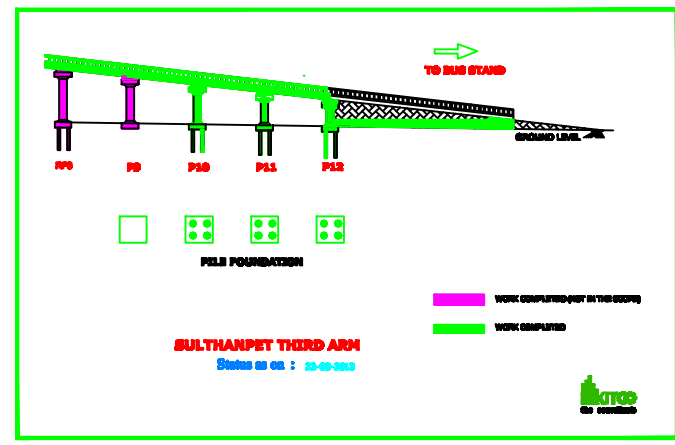

- CUMULATIVE WORK COMPLETED TILL LAST WEEK
- CUMULATIVE DELAY TILL LAST WEEK
- WORK COMPLETED IN THE WEEK
- DELAY FOR WORK IN THE WEEK
- WORK SCHEDULED IN THE WEEK +
- Work completed in pre-award tender

SULTHANPET
LC NO. 48 (KM.52/10-11)
PALAKKAD DIVISION

Status as on : 22-03-2013

No work.

SULTHANPET THIRD ARM
 Status as on : 22-03-2013